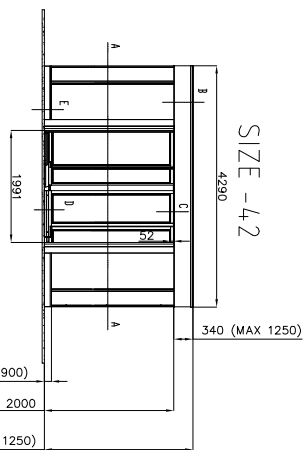

FRONT VIEW

SIZE -48

SIZE -42

SECTION A-A

SIDE VIEW

TOP VIEW (FOLDED)

RD3L
Size 42 & 48

besam
ASSA ABLOY