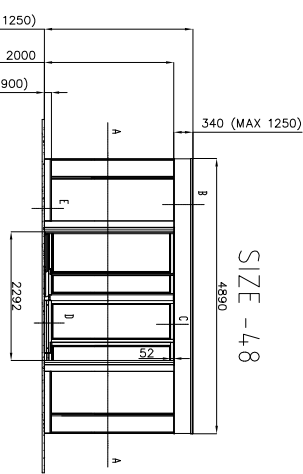

FRONT VIEW

SIZE -48

SIZE -42

SECTION A-A

SIDE VIEW

TOP VIEW (FOLDED)

RD3L
Size 42 & 48

besam
ASSA ABLOY