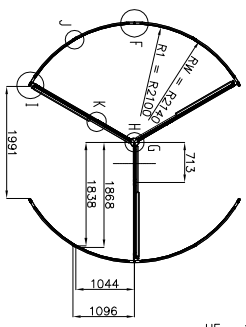

FRONT VIEW

SIZE -48

SIZE -42

SECTION A-A

SIDE VIEW

TOP VIEW (FOLDED)

RD3L
Size 42 & 48

besam
ASSA ABLOY