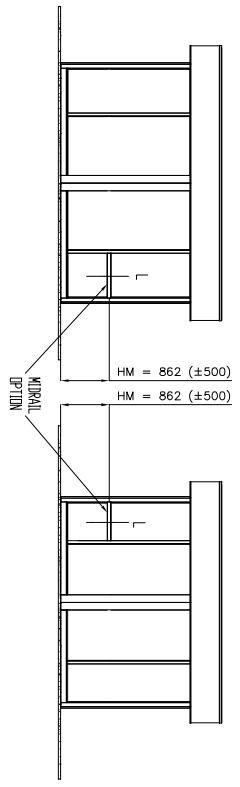

FRONT VIEW

SIZE -48

SIZE -42

SECTION A-A

SIDE VIEW

TOP VIEW (FOLDED)

RD3L
Size 42 & 48

besam
ASSA ABLOY