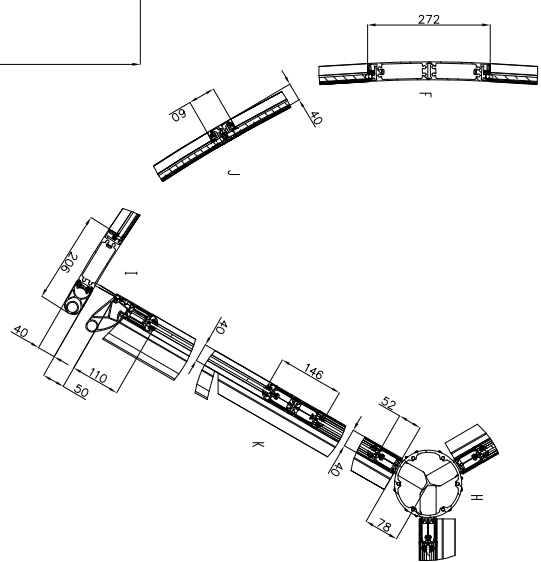

FRONT VIEW

SIZE -48

SIZE -42

SECTION A-A

SIDE VIEW

TOP VIEW (FOLDED)

RD3L
Size 42 & 48

besam
ASSA ABLOY