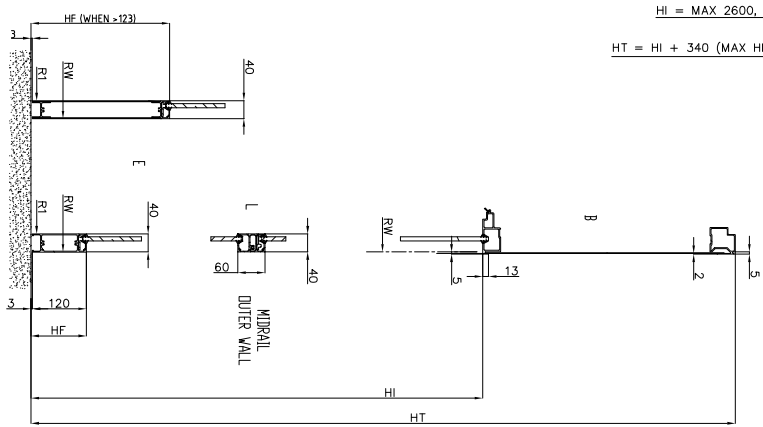

FRONT VIEW

SIZE -48

SIZE -42

SECTION A-A

SIDE VIEW

TOP VIEW (FOLDED)

RD3L
Size 42 & 48

besam
ASSA ABLOY