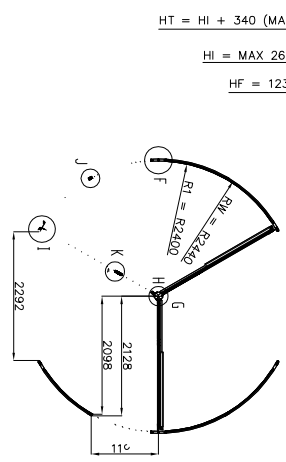

FRONT VIEW

SIZE -48

SIZE -42

SECTION A-A

SIDE VIEW

TOP VIEW (FOLDED)

RD3L
Size 42 & 48

besam
ASSA ABLOY