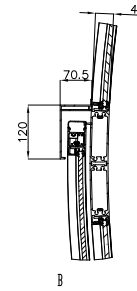

FRONT VIEW
(CLOSED DOOR)

SIZE -42

SECTION A-A
(OPEN DOOR)

SECTION A-A
(CLOSED DOOR)

LEFT OPENING NCD IS ON TURNED OFF LAYER

RD3L
NCD, SIZE 42 & 48

besam
ASSA ABLOY

2