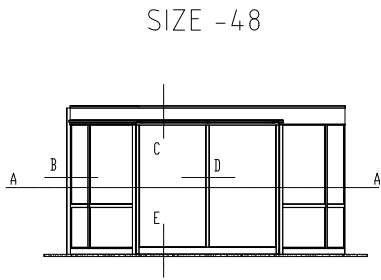

FRONT VIEW
(CLOSED DOOR)

SIZE -42

SECTION A-A
(OPEN DOOR)

SECTION A-A
(CLOSED DOOR)

LEFT OPENING NCD IS ON TURNED OFF LAYER

RD3L
NCD, SIZE 42 & 48

besam
ASSA ABLOY

2