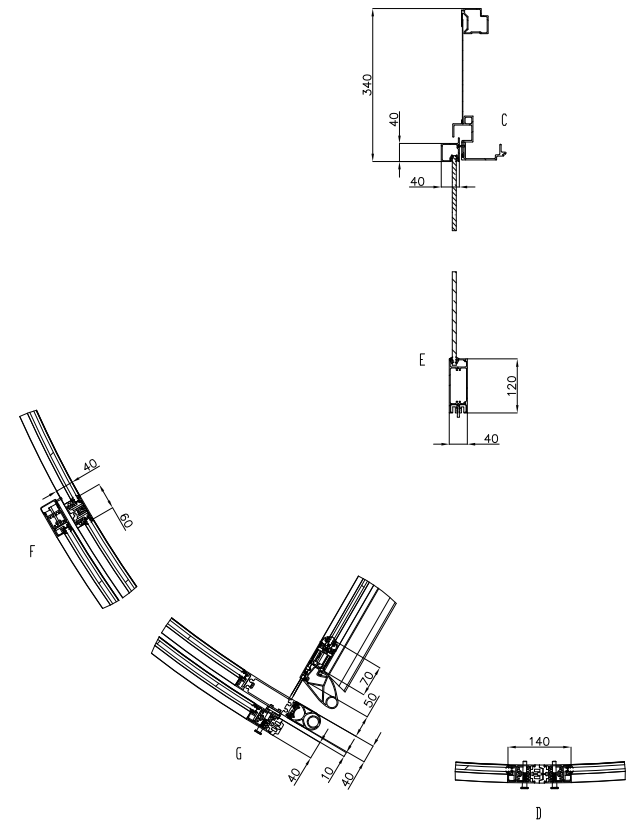

FRONT VIEW
(CLOSED DOOR)

SECTION A-A
(OPEN DOOR)

SECTION A-A
(CLOSED DOOR)

RD3L
NCD 2-DOORS, SIZE 42 & 48

besam 
ASSA ABLOY

1 1008430