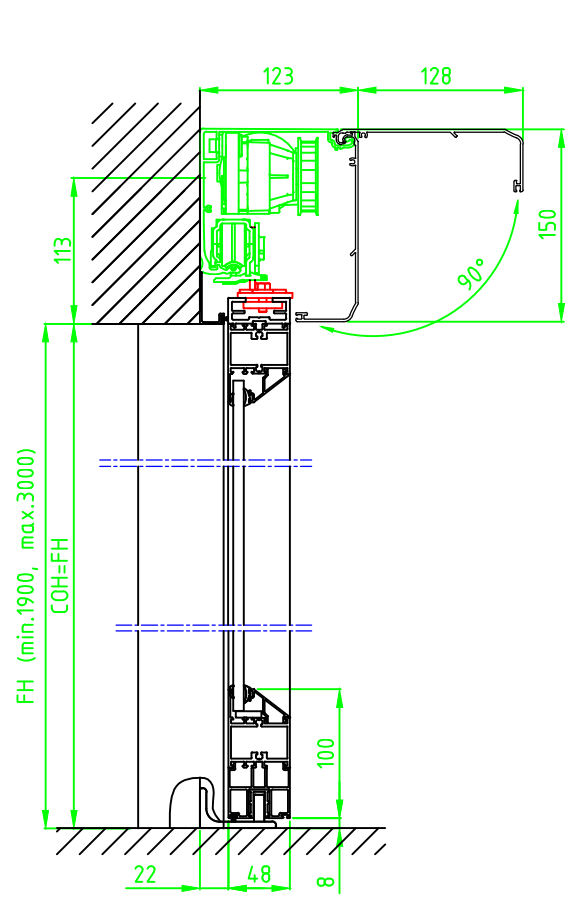

STATE WHEN ORDERING

- FW = mm
- FH = mm
- COW = mm
- COH = mm
- CL = mm

Surface treatment

- Silver anodized
- Special anodized
- RAL
- Special powder coating

Options see layers:

- Bottom rail 178
- Frame Thermo
- Midrail 70, MH = mm
- Midrail 150, MH = mm
- Threshold floor guide, L = 2FW + 116
- TightSeal (floor level difference max. ± 3 mm)

Glass option see drw. 1009026

Glass code:
.....

Installation

- Floor heating
- Other

Customer:
Door id:
Project No:

Ref:
Date:
Sign:

Automatic door system
 Besam ADS Frame 2 Panel wall mounted bipart
 Art. No. 1009380
 Besam SL500