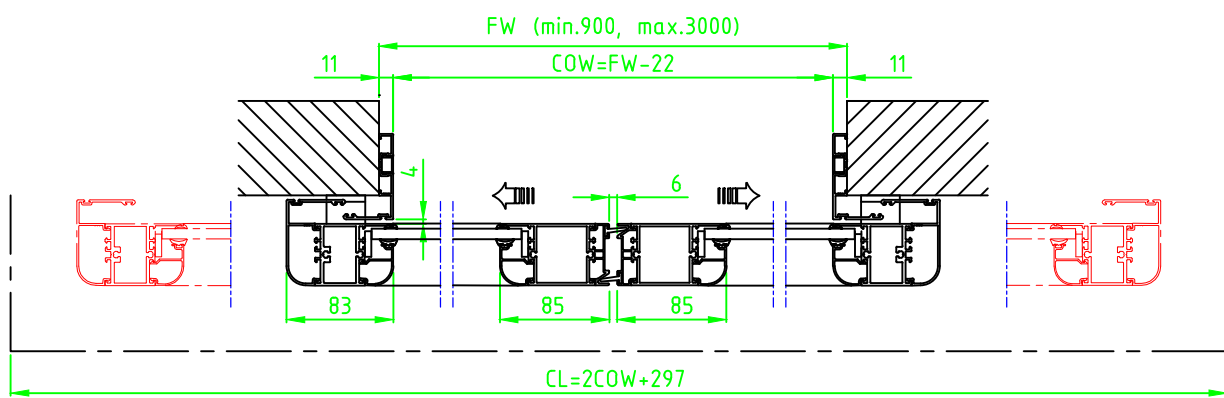

STATE WHEN ORDERING

- FW = mm
- FH = mm
- COW = mm
- COH = mm
- CL = mm

Surface treatment

- Silver anodized
- Special anodized
- RAL
- Special powder coating

Options see layers:

- Bottom rail 178
- Frame Thermo
- Midrail 70, MH = mm
- Midrail 150, MH = mm
- Threshold floor guide, L = 2FW + 116
- TightSeal (floor level difference max. ± 3 mm)

Glass option see drw. 1009026

Glass code:
.....

Installation

- Floor heating
- Other

Customer:
Door id:
Project No:

Ref:
Date:
Sign:

Automatic door system
 Besam ADS Frame 2 Panel wall mounted bipart
 Art. No. 1009380
 Besam SL500