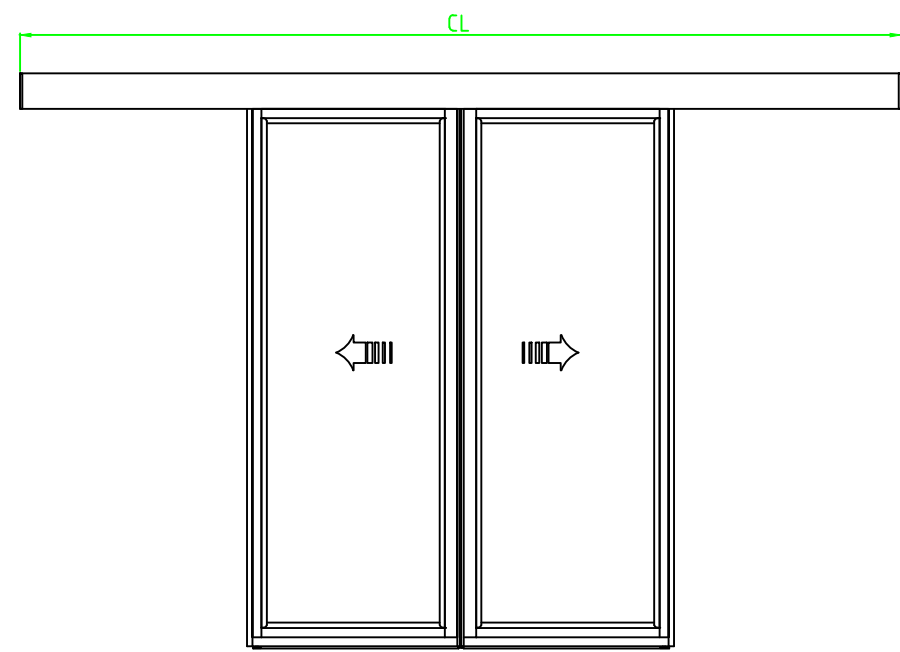

STATE WHEN ORDERING

- FW = mm
- FH = mm
- COW = mm
- COH = mm
- CL = mm

Surface treatment

- Silver anodized
- Special anodized
- RAL
- Special powder coating

Options see layers:

- Bottom rail 178
- Frame Thermo
- Midrail 70, MH = mm
- Midrail 150, MH = mm
- Threshold floor guide, L = 2FW + 116
- TightSeal (floor level difference max. ± 3 mm)

Glass option see drw. 1009026

Glass code:
.....

Installation

- Floor heating
- Other

Customer:
Door id:
Project No:

Ref:
Date:
Sign:

Automatic door system
 Besam ADS Frame 2 Panel wall mounted bipart
 Art. No. 1009380
 Besam SL500